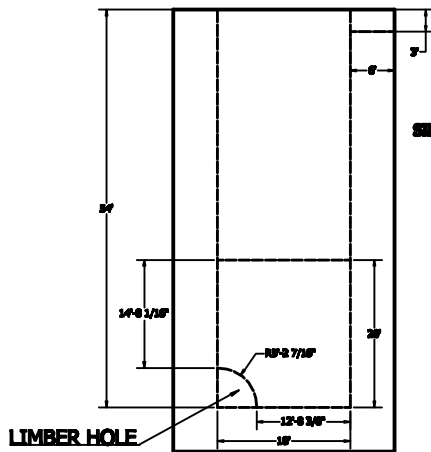

DETAIL VIEWS OF THE "WHIDDEN CAVITY"

ALL DIMENSIONS ARE ESTIMATED

Located on the Great Pyramid Mid-Body: East Side

Copyright 2007

Ted Whidden

www.SolomonSeries.com

ISOMETRIC VIEW

CAVITY STRUCTURE

TOP VIEW
SCALE 1/320

SIDE VIEW

LIMBER HOLE

ISOMETRIC VIEW

FRONT VIEW
SCALE 1/32

ISOMETRIC VIEW

PLUG

SIDE VIEW

WOOD INSERT

TOP VIEW
SCALE 1/320

SIDE VIEW

Drawn By: Rachel Braxton